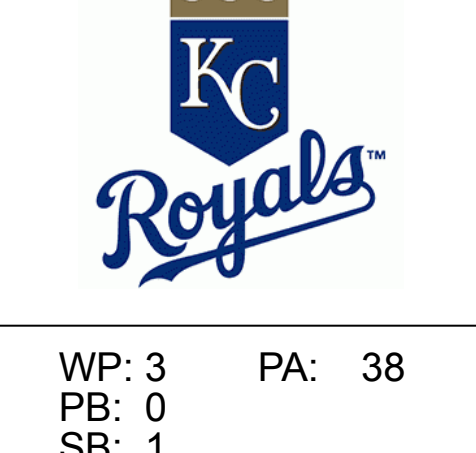

Batter	1	2	3	4	5	6	7	8	9	AB	R	H	RBI	BB	SO	LOB	BOTTOM										
9 David DeJesus, L (1,7) OBP: 0.356, SLG: 0.438	G6-3		G4-1					K		5	1	2	1	0	1	0	Seattle Mariners @ Kansas City Royals Kauffman Stadium, Kansas City, MO Tue Sep 16 2008, 7:10 PM CDT Att: 19,135 - Clear - 75 F										
13 Alberto Callaspo, S (1,4) OBP: 0.361, SLG: 0.373	G3							K		5	1	2	0	0	1	1											
30 Mike Aviles, R (1,6) OBP: 0.355, SLG: 0.465	F9									3	1	1	1	1	0	1											
Ryan Shealy, R (1,3) OBP: 0.389, SLG: 0.800										4	1	1	2	0	3	2											
24 Mark Teahen, L (1,9) OBP: 0.313, SLG: 0.400										4	0	1	0	0	1	2											
4 Alex Gordon, L (1,5) OBP: 0.351, SLG: 0.420										3	1	1	0	1	0	1											
25 Kila Ka'aihue, L (1,10) OBP: 0.455, SLG: 0.400										3	0	1	0	1	0	2											
14 John Buck, R (1,2) OBP: 0.298, SLG: 0.365										3	1	2	2	1	0	1											
35 Mitch Maier, L (1,8) OBP: 0.324, SLG: 0.294										4	0	0	0	0	0	4											
Inning Stats	R: 0 E: 0 K: 0 S: 5	H: 0 LOB: 0 BB: 0 P: 10	R: 0 E: 0 K: 1 S: 13	H: 1 LOB: 1 BB: 0 P: 21	R: 1 E: 0 K: 0 S: 8	H: 2 LOB: 1 BB: 0 P: 12	R: 1 E: 0 K: 1 S: 12	H: 1 LOB: 2 BB: 2 P: 23	R: 4 E: 0 K: 0 S: 17	H: 5 LOB: 2 BB: 1 P: 32	R: 0 E: 0 K: 2 S: 13	H: 1 LOB: 0 BB: 1 P: 20	R: 0 E: 0 K: 2 S: 7	H: 0 LOB: 0 BB: 0 P: 10	R: 0 E: 0 K: 2 S: 7	H: 0 LOB: 0 BB: 0 P: 8	1B: 5 2B: 2 3B: 1 HR: 3	SF: 0 SAC: 0 DP: 1 HBP: 0	WP: 3 PB: 0 SB: 1 CS: 0	PA: 38							
PITCHER	IP	WLS	BF	H	R	ER	SO	BB	IBB	HBP	BLK	WP	HR	S	P	ERA	WHIP										
35 Brandon Morrow, R (1,1) ERA: 2.53	4.0	L	22	6	6	2	2	2	0	1	0	0	0	9	18	0.00	1.000										
56 Jarrod Washburn, L (5,1) ERA: 4.69	1.0		5	1	0	0	0	0	1	0	0	0	0	13	20	0.00	2.000										
37 Cesar Jimenez, L (6,1) ERA: 3.18	1.0		5	1	0	0	2	1	0	0	0	0	0	7	10	0.00	1.000										
Randy Messenger, R (7,1) ERA: 2.89	1.0		3	1	0	0	0	0	0	0	0	0	0	7	8	0.00	0.000										
J.J. Putz, R (8,1) ERA: 3.33	1.0		3	0	0	0	2	0	0	0	0	0	0	7	8	0.00	0.000										

AB	34
R	6
H	11
RBI	6
BB	4
SO	6
LOB	14